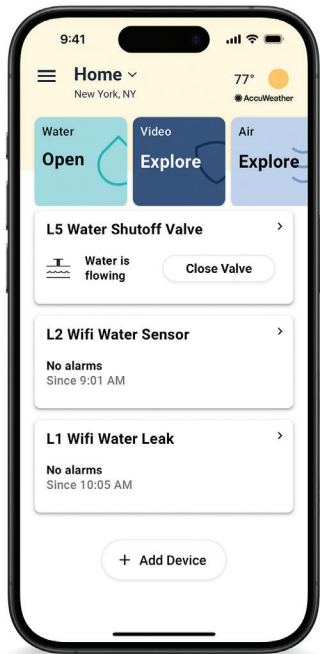

L5 WiFi Water Leak Shutoff Valve

Did you know the average water damage claim is $13,000?*. With the cost-efficient L5 device, homeowners gain an extra layer of protection, offering valuable benefits that help safeguard their homes from costly water damage.

PRODUCT FEATURES

Affordable Leak Protection

The L5 offers an affordable solution for leak protection, helping homeowners avoid costly and time-consuming repairs.

Connected and In Control

Receive leak notifications, monitor your system, and shut off your water line directly through the First Alert app.

Automatic and Accurate

The L5 Valve shuts off your water supply when it detects water via the included 5-foot water sensor cable. Add additional cables to extend the water sensing area up to 500 feet.

Better Together

By pairing devices together from the L Series family, you can build a comprehensive water leak detection system that includes enhanced humidity and temperature monitoring.

resideo

Resideo Technologies, Inc.

16100 N 71st Street, Suite 550
Scottsdale, Arizona 85254
Office: 480.573.5340

For more information
resideo.com/pro/water

03-00681 | CP | 10/24
© 2024 Resideo Technologies, Inc.
All rights reserved

*<https://www.iii.org/fact-statistic/facts-statistics-homeowners-and-renters-insurance/>